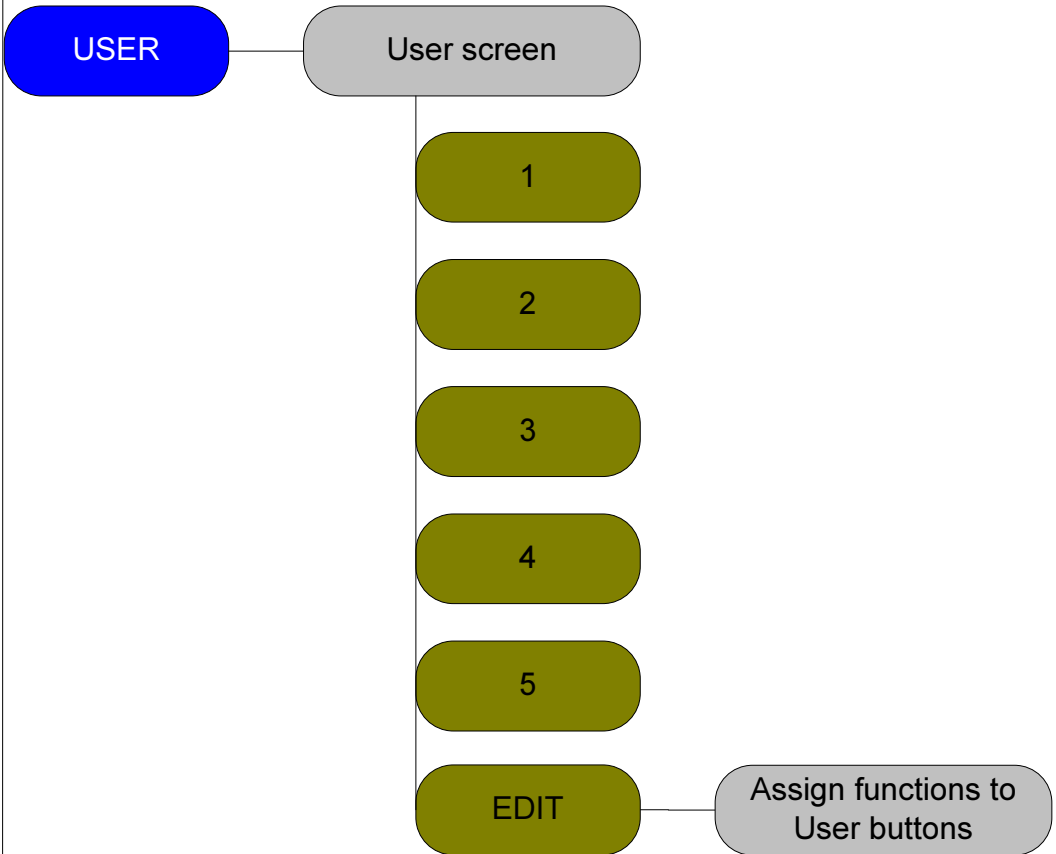

Opens Version Info screen

SxS CARDS

Opens SxS CARDS Info screen

SYSTEM

Opens System Info screen

VERSION

STATUS

Opens Status Info screen

SxS CARDS

Opens SxS CARDS Info screen

SYSTEM

Opens System Info screen

SxS CARDS

STATUS

Opens Status Info screen

VERSION

Opens Version Info screen

SYSTEM

Opens System Info screen

PLAY Loads list of all clips on SxS – no playback!

GRAB Not in use

LOCK Long press to lock/unlock

ON/OFF Long press for power off, short press for power on

HOME Back to HomeScreen

BACK Go to previous screen/Cancel

REC Starts/stops internal recording

* Default list values cannot be deleted

** When Sensor is linked to Rec out, list is not displayed!

LEGEND:

HARD BUTTON