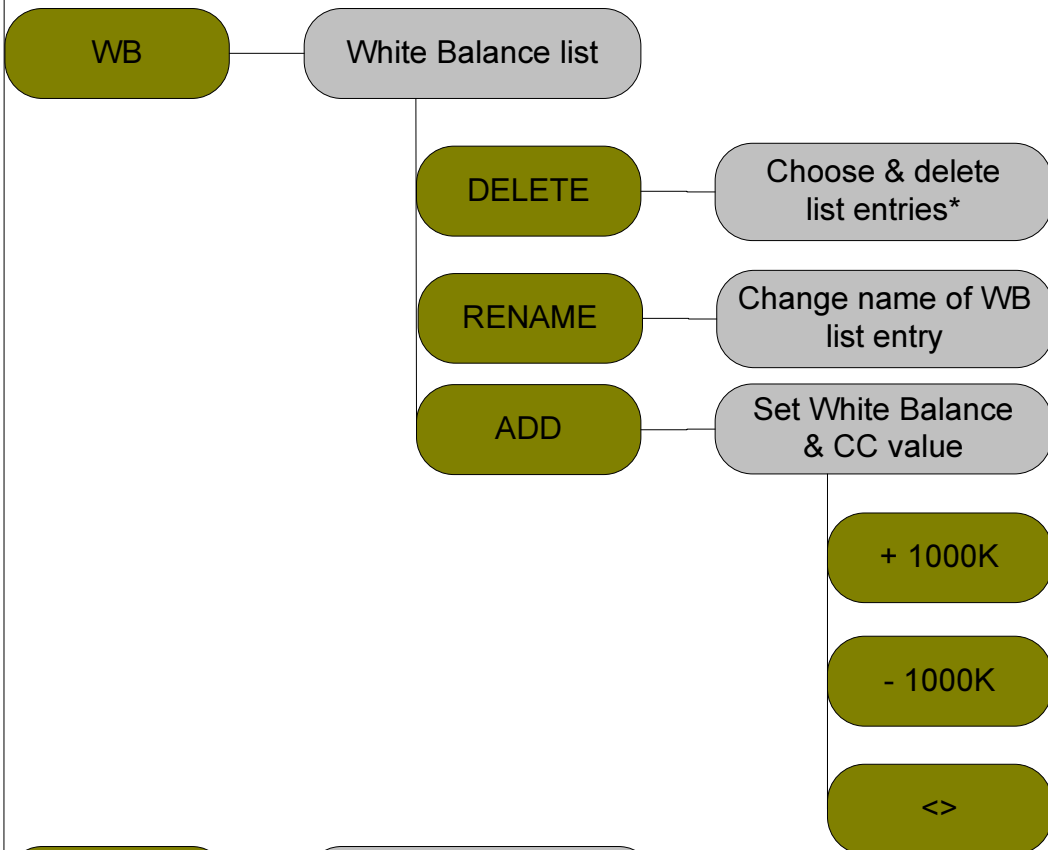

UI Tree for ARRI ALEXA SUP 2.0

MENU

See own chart

INFO

STATUS

SAVE TO SD

Saves log to SD card

VERSION

Opens Version Info screen

SxS CARDS

Opens SxS CARDS Info screen

SYSTEM

Opens System Info screen

VERSION

STATUS

Opens Status Info screen

SxS CARDS

Opens SxS CARDS Info screen

SYSTEM

Opens System Info screen

SxS CARDS

STATUS

Opens Status Info screen

VERSION

HOME Back to HomeScreen

BACK Go to previous screen/Cancel

REC Starts/stops internal recording

* Default list values cannot be deleted

** When Sensor is linked to Rec out, list is not displayed!

LEGEND:

HARD BUTTON