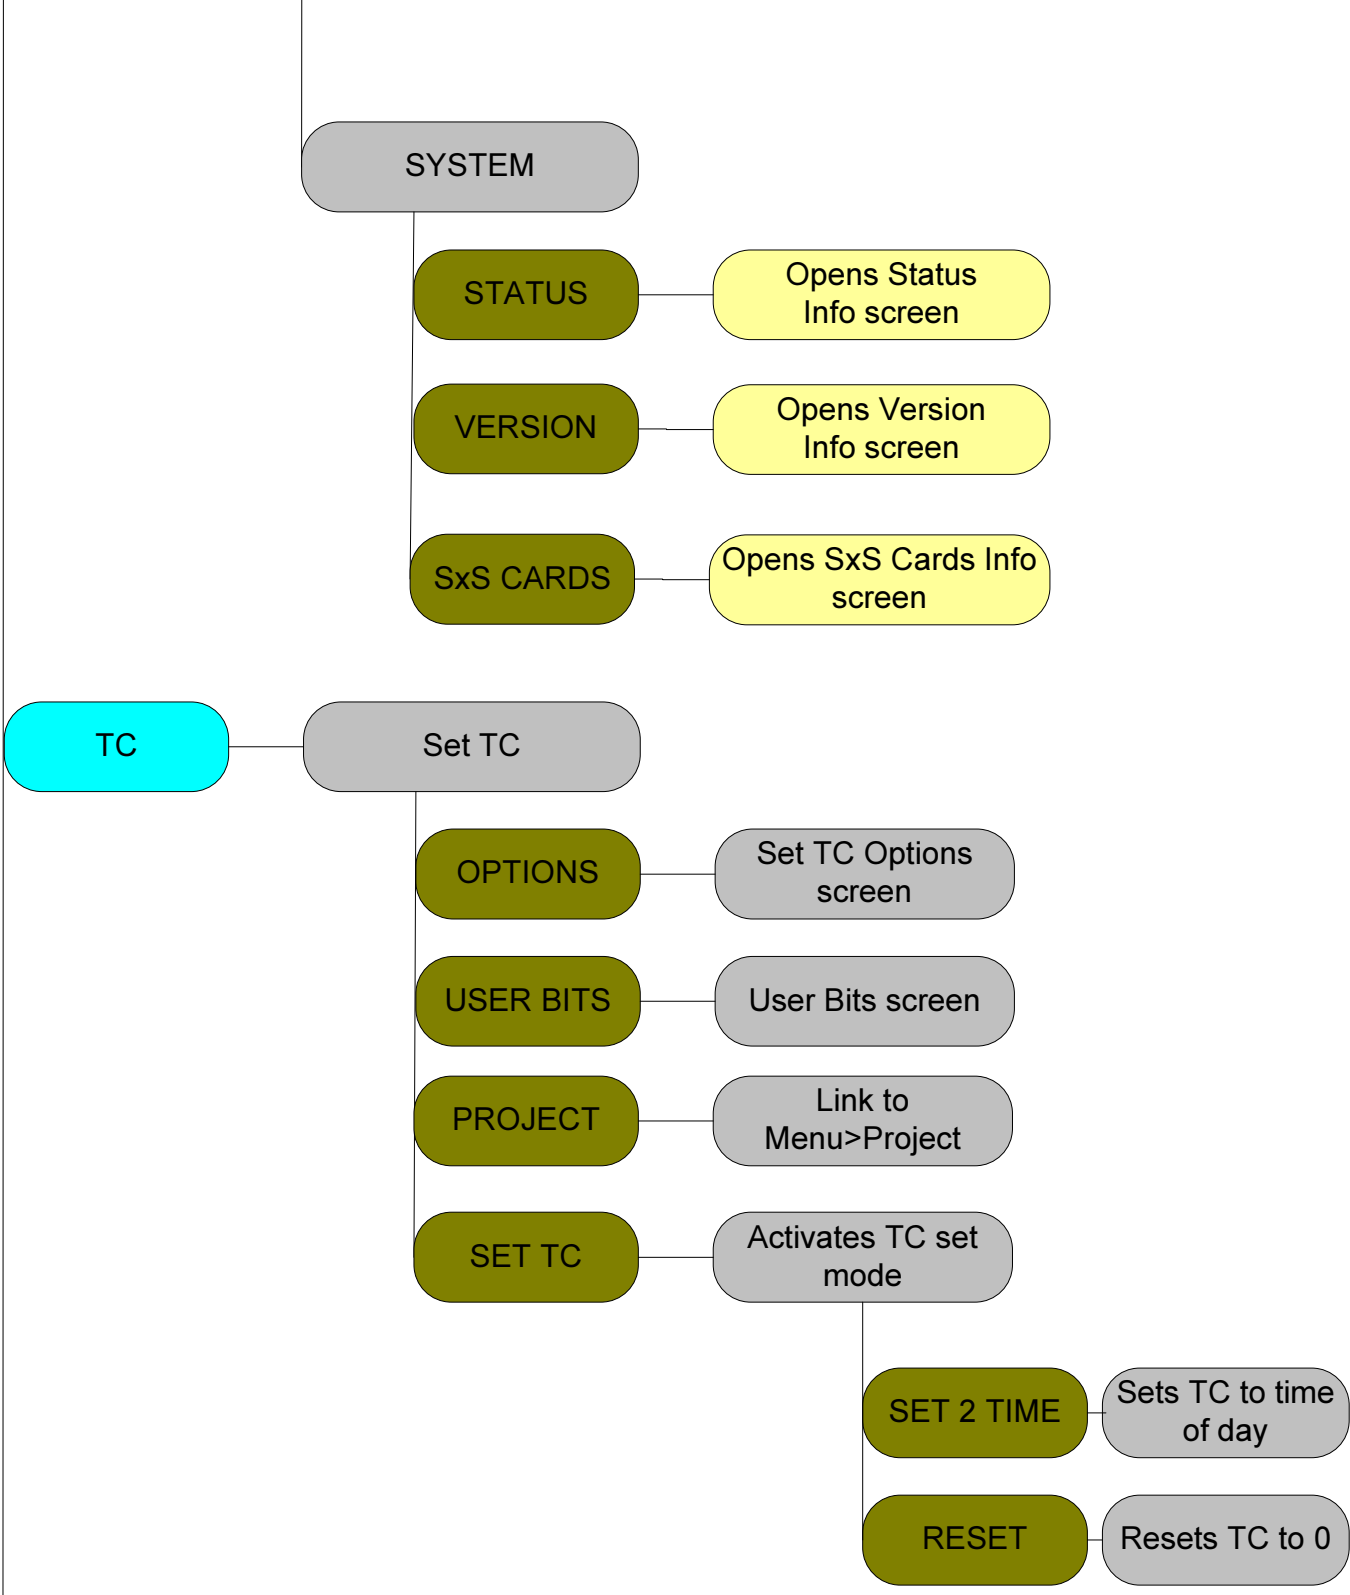

Opens Version Info screen

SxS CARDS

Opens SxS CARDS Info screen

SYSTEM

Opens System Info screen

VERSION

STATUS

Opens Status Info screen

SxS CARDS

Opens SxS CARDS Info screen

SYSTEM

Opens System Info screen

SxS CARDS

STATUS

Opens Status Info screen

VERSION

Opens Version Info screen

SYSTEM

Opens System Info screen

PLAY Loads list of all clips on SxS – no playback!

GRAB Not in use

LOCK Long press to lock/unlock

ON/OFF Long press for power off, short press for power on

HOME Back to HomeScreen

BACK Go to previous screen/Cancel

REC Starts/stops internal recording

* Default list values cannot be deleted

** When Sensor is linked to Rec out, list is not displayed!

LEGEND:

HARD BUTTON