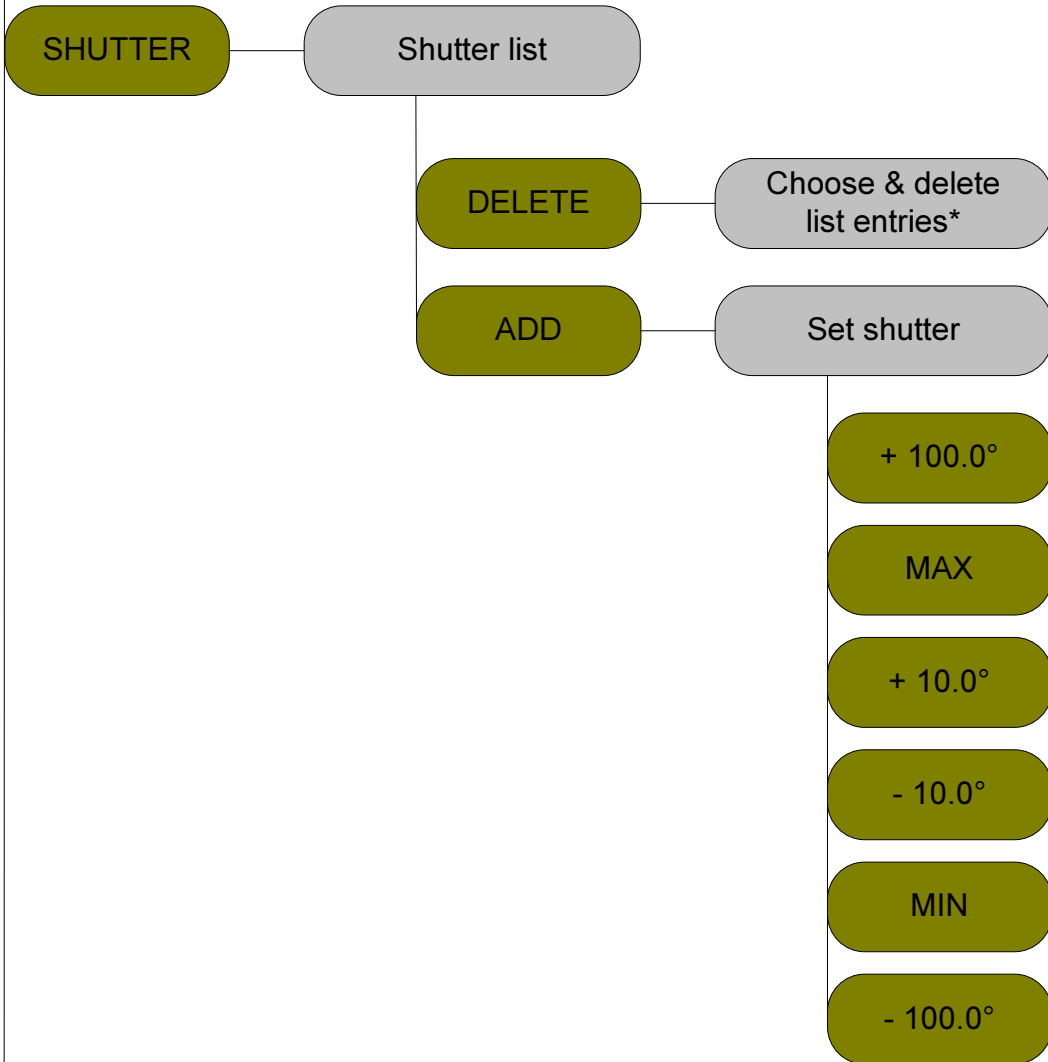

UI Tree for ARRI ALEXA SUP 2.0

MENU

See own chart

INFO

STATUS

SAVE TO SD

Saves log to SD card

VERSION

Opens Version Info screen

SxS CARDS

Opens SxS CARDS Info screen

SYSTEM

Opens System Info screen

VERSION

STATUS

Opens Status Info screen

SxS CARDS

Opens SxS CARDS Info screen

SYSTEM

Opens System Info screen

SxS CARDS

STATUS

Opens Status Info screen

VERSION

HOME Back to HomeScreen

BACK Go to previous screen/Cancel

REC Starts/stops internal recording

* Default list values cannot be deleted

** When Sensor is linked to Rec out, list is not displayed!

LEGEND:

HARD BUTTON