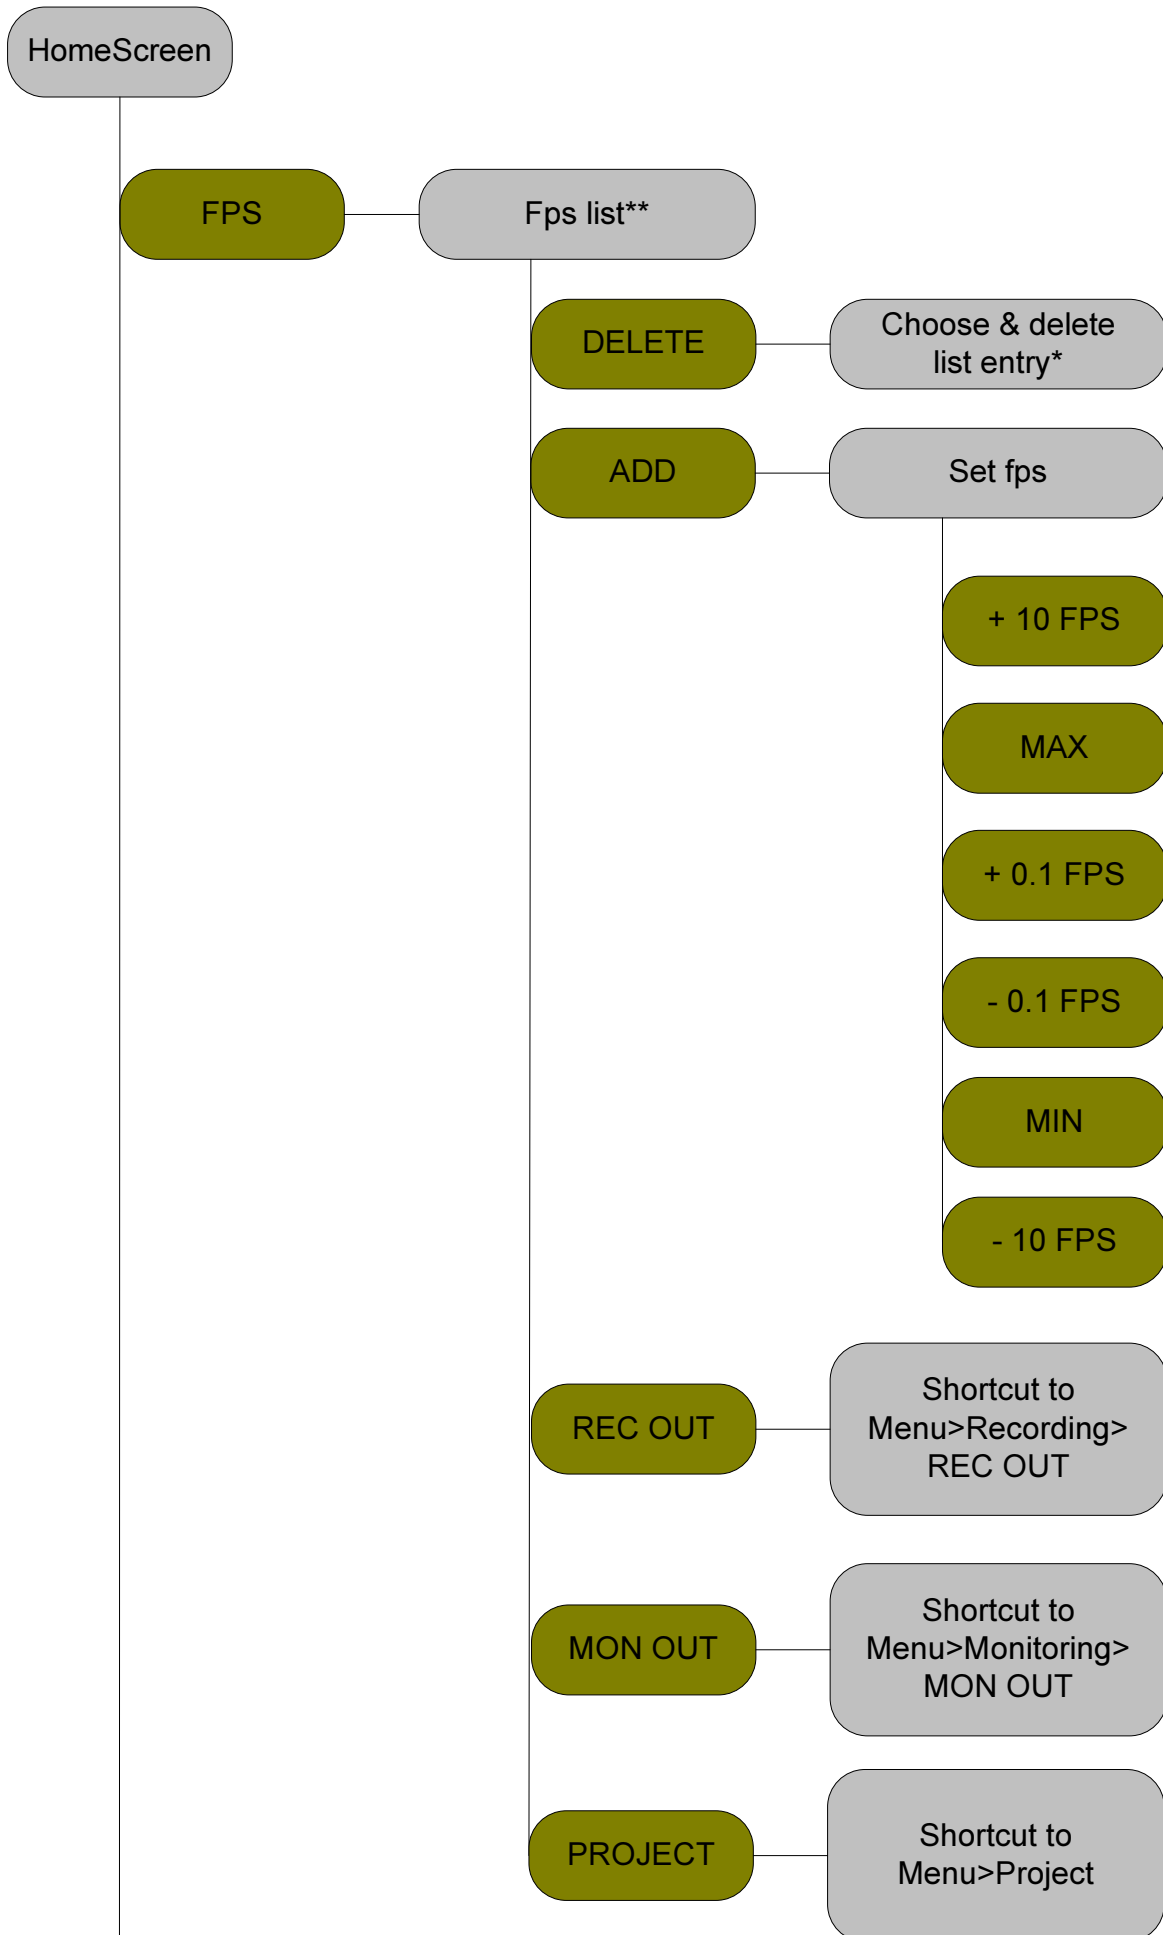

UI Tree for ARRI ALEXA SUP 2.0

MENU

See own chart

INFO

STATUS

SAVE TO SD

Saves log to SD card

VERSION

Opens Version Info screen

SxS CARDS

Opens SxS CARDS Info screen

SYSTEM

Opens System Info screen

VERSION

STATUS

Opens Status Info screen

SxS CARDS

Opens SxS CARDS Info screen

SYSTEM

Opens System Info screen

SxS CARDS

STATUS

Opens Status Info screen

VERSION

HOME Back to HomeScreen

BACK Go to previous screen/Cancel

REC Starts/stops internal recording

* Default list values cannot be deleted

** When Sensor is linked to Rec out, list is not displayed!

LEGEND:

HARD BUTTON